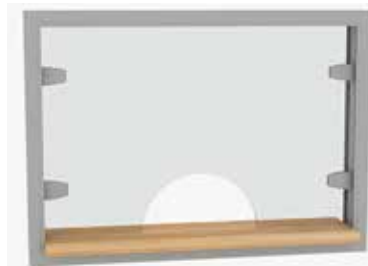

### Open Window

SKU	Description	Parts included	Price:
OPN-WIN-36W	36" Open window for Sapphire Wall System frame brushed aluminum with transaction top	1- Glass tile set with glass removed 1- 8" x 31.75" transaction top -- double sided tape (6 strips)	\$299.99

### Package Window

SKU	Description	Parts included	Price:
PKG-WIN-36W	36" Package acrylic window for Sapphire Wall System frame brushed aluminum with transaction top	1- Glass tile set with glass removed (4 - L-brackets) 1- 8" x 31.75" transaction top -- double sided tape (6 strips) 6 desktop clamps 1- clear acrylic (19.75"W x 21"H) > opening: 12"W x 21"H	\$349.99

### Pass through Window

SKU	Description	Parts included	Price:
PST-WIN-36W	36" Pass through acrylic window for Sapphire Wall System frame brushed aluminum with transaction top	1- Glass tile set with glass removed (4 - L-brackets) 1- 8" x 31.75" transaction top -- double sided tape (6 strips) 4 - desktop clamp 1 - clear acrylic (31.75"W x 21"H) > pass through slot: 12"W x 6"H half circle	\$349.99

### Speak Window

SKU	Description	Parts included	Price:
SPK-WIN-36W	36" Speak acrylic window for Sapphire Wall System frame brushed aluminum with transaction top	1 - Glass tile set with glass removed (4 - L-brackets) 1 - 8" x 31.75" transaction top -- double sided tape 4 - desktop clamp 1 - clear acrylic (31.75"W x 21"H) > speak circle: 4.5" diameter - holes .5"	\$349.99