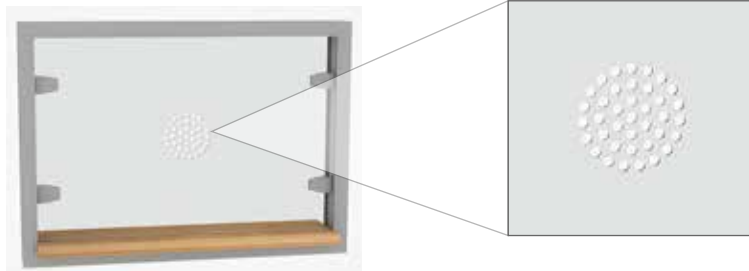

### Open Window

SKU	Description	Parts included	Price:
OPN-WIN-36W	36" Open window for Sapphire Wall System frame brushed aluminum with transaction top	1- Glass tile set with glass removed 1- 8" x 31.75" transaction top -- double sided tape (6 strips)	\$299.99

### Package Window

SKU	Description	Parts included	Price:
PKG-WIN-36W	36" Package acrylic window for Sapphire Wall System frame brushed aluminum with transaction top	1- Glass tile set with glass removed (4 - L-brackets) 1- 8" x 31.75" transaction top -- double sided tape (6 strips) 6 desktop clamps 1- clear acrylic (19.75"W x 21"H) > opening: 12"W x 21"H	\$349.99

### Pass through Window

SKU	Description	Parts included	Price:
PST-WIN-36W	36" Pass through acrylic window for Sapphire Wall System frame brushed aluminum with transaction top	1- Glass tile set with glass removed (4 - L-brackets) 1- 8" x 31.75" transaction top -- double sided tape (6 strips) 4 - desktop clamp 1 - clear acrylic (31.75"W x 21"H) > pass through slot: 12"W x 6"H half circle	\$349.99

### Speak Window

SKU	Description	Parts included	Price:
SPK-WIN-36W	36" Speak acrylic window for Sapphire Wall System frame brushed aluminum with transaction top	1 - Glass tile set with glass removed (4 - L-brackets) 1 - 8" x 31.75" transaction top -- double sided tape 4 - desktop clamp 1 - clear acrylic (31.75"W x 21"H) > speak circle: 4.5" diameter - holes .5"	\$349.99