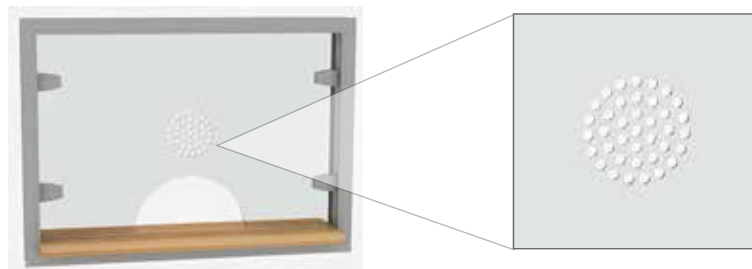

Teller Window

SKU	Description	Parts included	Price:
TEL-WIN-36W	36" Teller acrylic window for Sapphire Wall System frame brushed aluminum with transaction top	1 - Glass tile set with glass removed (4 - L-brackets) 1 - 8" x 31.75" transaction top -- double sided tape 4 - desktop clamp 1 - clear acrylic (31.75"W x 21"H) > pass through slot: 12"W x 6"H half circle > speak circle: 4.5" diameter - holes .5"	$349.99