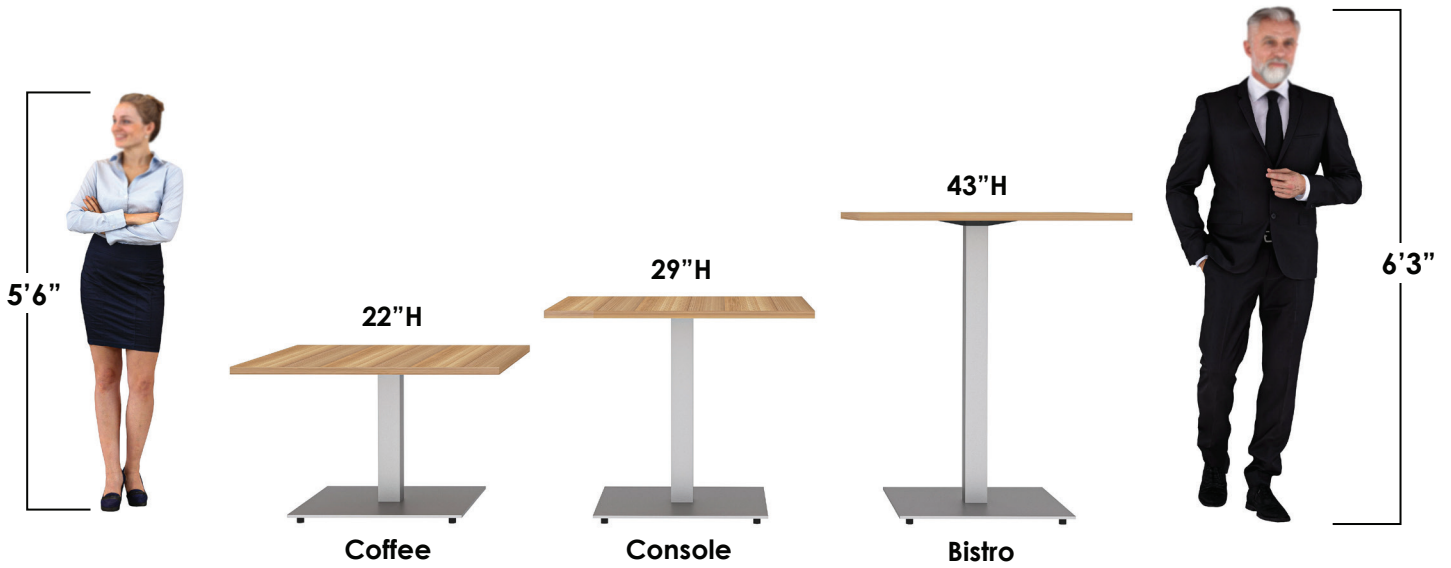

- 20" x 45"
- 20" x 60"
- 20" x 72"

Rectangle

Available Dimensions

- 20" x 45"
- 20" x 60"
- 20" x 72"

See pg. 5 for finish options.

Height Chart

Examples

Coffee Table