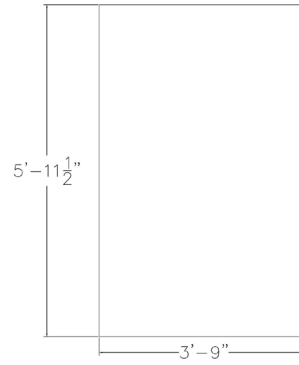

Available Dimensions

- 42" x 42"
- 45" x 45"

Oval

Available Dimensions

- 45" x 60"
- 45" x 70"

Square

Available Dimensions

- 34" x 34"
- 42" x 42"
- 45" x 45"

Rectangle

Available Dimensions

- 30" x 45"
- 30" x 60"
- 30" x 70"
- 34" x 45"
- 34" x 60"
- 34" x 70"
- 45" x 60"
- 45" x 70"

Duo

Available Dimensions

- 34" x 45"
- 34" x 60"
- 34" x 70"
- 42" x 42"
- 45" x 45"
- 45" x 60"
- 45" x 70"

See pg. 5 for finish options.

Base Options

X Base

Double Base

Bases available in black and silver

Table Top Options

Arc Rectangle

Available Dimensions

- 20" x 45"
- 20" x 60"
- 20" x 72"

Rectangle

Available Dimensions

- 20" x 45"
- 20" x 60"
- 20" x 72"

See pg. 5 for finish options.

Height Chart

Examples

Coffee Table