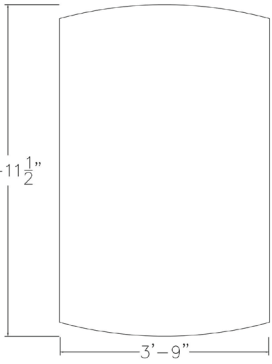

Available Dimensions

- 42" x 42"
- 45" x 45"

Oval

Available Dimensions

- 45" x 60"
- 45" x 70"

Square

Available Dimensions

- 34" x 34"
- 42" x 42"
- 45" x 45"

Rectangle

Available Dimensions

- 30" x 45"
- 30" x 60"
- 30" x 70"
- 34" x 45"
- 34" x 60"
- 34" x 70"
- 45" x 60"
- 45" x 70"

Duo

Available Dimensions

- 34" x 45"
- 34" x 60"
- 34" x 70"
- 42" x 42"
- 45" x 45"
- 45" x 60"
- 45" x 70"

See pg. 5 for finish options.

Base Options

X Base

Double Base

Bases available in black and silver

Table Top Options

Arc Rectangle

Available Dimensions

- 20" x 45"
- 20" x 60"
- 20" x 72"

Rectangle

Available Dimensions

- 20" x 45"
- 20" x 60"
- 20" x 72"

See pg. 5 for finish options.

Height Chart

Examples

Coffee Table