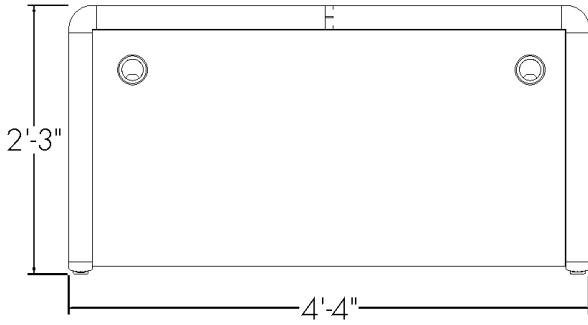

CC-06

Seats 1

Emerald Cubicle Footprints

888.993.3757

Skutchi.com | Skutchi.net | Cubicles.cc

4x2

Ref: CC-06-4x2