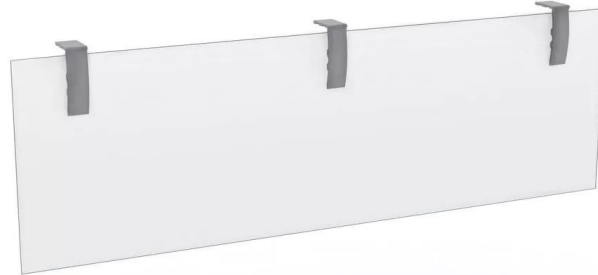

Skutchi Designs, Inc.

(888) 993-3757
sales@skutchi.com

60"W FROSTED ACRYLIC MODESTY PANEL | SKUTCHI DESIGNS

\$385.33

- **Frosted Acrylic Modesty Panel**
- **Dimensions:** 18"H x 60"W
- **Hardware Included (3 Modesty Clamps)**
- **Works with our C Legs, Box Legs, and Worksurfaces**

888-993-3757

PRODUCT DESCRIPTION

Modesty panels are made from non-transparent materials which conceal the lower torso of someone sitting at their desks. Also known as modesty boards, modesty panels are attached to the underside of desks, conference table, drafting tables, etc.

Our acrylic modesty panels are lightweight and easy to install. They have a height of ~18" and you have a choice of the width: 47", 60", or 70".