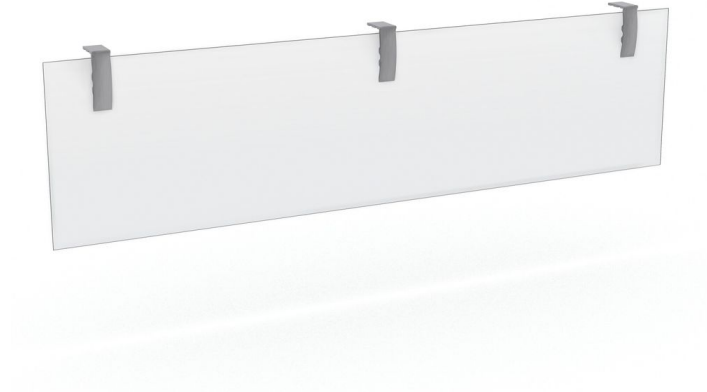

Skutchi Designs, Inc.

(888) 993-3757
sales@skutchi.com

70"W FROSTED ACRYLIC MODESTY PANEL | SKUTCHI DESIGNS

\$448.85

- **Frosted Acrylic Modesty Panel**
- **Dimensions:** 18"H x 70"W
- **Hardware Included (3 Modesty Clamps)**
- **Works with our C Legs, Box Legs, and Worksurfaces**
- **Can be added to existing Indigo Desks**

888-993-3757

PRODUCT DESCRIPTION

Modesty panels are made from non-transparent materials which conceal the lower torso of someone sitting at their desks. Also known as modesty boards, modesty panels are attached to the underside of desks, conference table, drafting tables, etc.

Our acrylic modesty panels are lightweight and easy to install. They have a height of ~18" and you have a choice of the width: 47", 60", or 70".