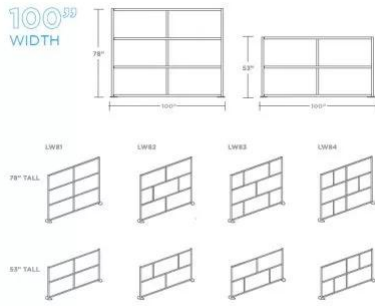

Skutchi Designs, Inc.

(888) 993-3757
sales@skutchi.com