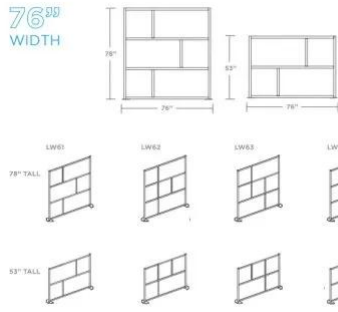

Completely customizable, choose from a variety of shapes and finishes to create your own space.

- **Priced as:** 76W x 53H with half moon feet
 - 2 large wood laminate panels
 - 2 small frosted acrylic panels
 - 2 Half moon bases

Features

- Freestanding movable wall design
- FRAMEwall is available in three widths: 52" wide, 76" wide, 100" wide
- Available in two heights: 53" tall and 78" tall
- Fully customizable and removable panels
- Translucent and opaque panel options
- Sturdy aluminum interlocking modular frame, multiple sections can be liked together
- Frame is made from 75% recycled content and is 100% recyclable
- Custom sizes and options available
- Floor or caster base option
- Contact a sales associate today to discuss panel materials and color options available

Lead Time: Ships in 7-10 business days

SKU: LW61

GALLERY IMAGES

Skutchi Designs, Inc.

(888) 993-3757
sales@skutchi.com

FRAMEWALL