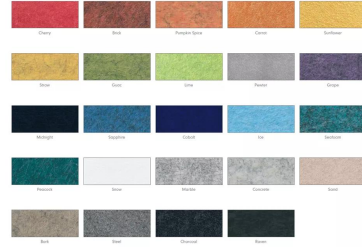

Features

- Freestanding movable wall design
- FRAMEwall is available in three widths: 52" wide, 76" wide, 100" wide
- Available in two heights: 53" tall and 78" tall
- Fully customizable and removable panels
- Translucent and opaque panel options
- Sturdy aluminum interlocking modular frame, multiple sections can be liked together
- Frame is made from 75% recycled content and is 100% recyclable
- Custom sizes and options available
- Floor or caster base option
- Contact a sales associate today to discuss panel materials and color options available

Lead Time: Ships in 7-10 business days

SKU: LW61

GALLERY IMAGES

Skutchi Designs, Inc.

(888) 993-3757
sales@skutchi.com

76" ^{SD}
WIDTH

FRAMEWALL

Acoustic PET

Laminates

Blox

Translucent

Specialty

Frame Finishes