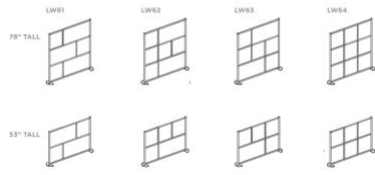

Features

- Freestanding movable wall design
- FRAMEwall is available in three widths: 52" wide, 76" wide, 100" wide
- Available in two heights: 53" tall and 78" tall
- Fully customizable and removable panels
- Translucent and opaque panel options
- Sturdy aluminum interlocking modular frame, multiple sections can be liked together
- Frame is made from 75% recycled content and is 100% recyclable
- Custom sizes and options available
- Floor or caster base option
- Contact a sales associate today to discuss panel materials and color options available

Lead Time: Ships in 7-10 business days

SKU: LW61

GALLERY IMAGES

Skutchi Designs, Inc.

(888) 993-3757
sales@skutchi.com

76" ^{SD}
WIDTH

FRAMEWALL

Acoustic PET