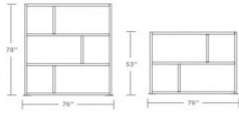

Features

- Freestanding movable wall design
- FRAMEwall is available in three widths: 52" wide, 76" wide, 100" wide
- Available in two heights: 53" tall and 78" tall
- Fully customizable and removable panels
- Translucent and opaque panel options
- Sturdy aluminum interlocking modular frame, multiple sections can be liked together
- Frame is made from 75% recycled content and is 100% recyclable
- Custom sizes and options available
- Floor or caster base option
- Contact a sales associate today to discuss panel materials and color options available

Lead Time: Ships in 7-10 business days

SKU: LW61

GALLERY IMAGES

Skutchi Designs, Inc.

(888) 993-3757
sales@skutchi.com

76" ^{SD}
WIDTH

FRAMEWALL

Acoustic PET