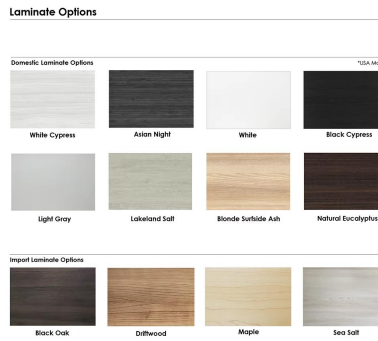

see in the image.

SKU: SLM-LC12-5x5x65-G

GALLERY IMAGES

PRODUCT DESCRIPTION

The **SAPslim Cubicle System** is our newest, entry-level cubicle/divider product line. This versatile cubicle divider panel system was designed with affordability and practicality in mind. Its lightweight and modular construction makes it easy to quickly assemble in any work environment.

Pictured here is a fairly standard configuration of a 4-person workstation. Panel heights on the **SAPslim Cubicle System** are always 65", but the panels themselves give you the option of colored fabrics, Sea Salt laminate, frosted polycarbonate (pictured) or white markerboards for those who like to write on the walls. Also pictured is our [Quantum Sit-to-Stand](#) L-Shaped desks (with Driftwood laminate surfaces) which showcase our electric motors featuring our proprietary, gyro-current collision avoidance system-- which instantly detects objects that slow or prevent the desk's surface from rising or falling. Also featured is our 2-drawer mobile pedestal cabinets.