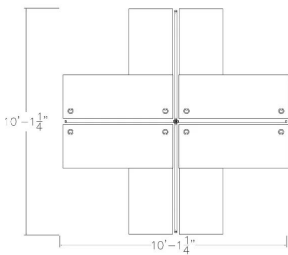

GALLERY IMAGES

PRODUCT DESCRIPTION

The **SAPslim Cubicle System** is our newest, entry-level cubicle/divider product line. This versatile cubicle divider panel system was designed with affordability and practicality in mind. Its lightweight and modular construction makes it easy to quickly assemble in any work environment.

Pictured here is a fairly standard configuration of a 4-person workstation. Panel heights on the **SAPslim Cubicle System** are always 65", but the panels themselves give you the option of colored fabrics, Sea Salt laminate, frosted polycarbonate (pictured) or white markerboards for those who like to write on the walls. Also pictured is our [Quantum Sit-to-Stand](#) L-Shaped desks (with Driftwood laminate surfaces) which showcase our electric motors featuring our proprietary, gyro-current collision avoidance system-- which instantly detects objects that slow or prevent the desk's surface from rising or falling. Also featured is our 2-drawer mobile pedestal cabinets.