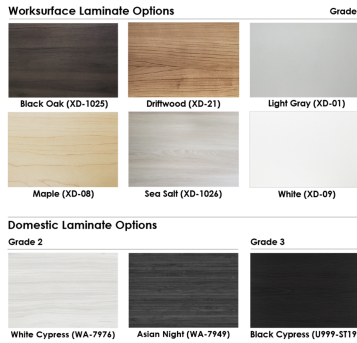

Skutchi Designs, Inc.

(888) 993-3757
sales@skutchi.com

FREE STANDING 1 PERSON L-SHAPED PRIVACY WORKSTATION | SAPSLIM CUBICLE COLLECTION | 5X5X65"H

\$1,805.24

- **Overall Footprint Size:** 5'0.25"W x 5'0.25"D x 65"H
- **Features Include:**
 - 1-1/4" thick panels
 - Complementary brushed aluminum frame
 - Coordinates with the **Sapphire Cubicle System** for a uniformed working environment
 - **L-shaped worksurface** - available in 11 laminates

SKU: SLM-LC12-5x5x65

GALLERY IMAGES

PROFESSIONAL OFFICE DESIGN SERVICES

Have questions about this product?

Call SKUTCHI Designs Inc. for a free, no-obligation consultation. We'll be happy to answer your questions