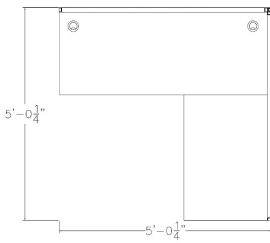

GALLERY IMAGES

PROFESSIONAL OFFICE DESIGN SERVICES

Have questions about this product?

Call SKUTCHI Designs Inc. for a free, no-obligation consultation. We'll be happy to answer your questions

888-993-3757

PRODUCT DESCRIPTION

The **SAPslim Cubicle System** is our newest, entry-level cubicle/divider product line. This versatile cubicle divider panel system was designed with affordability and practicality in mind. Its lightweight and modular construction makes it easy to quickly assemble in any work environment.

Pictured here is a standard configuration of a privacy L-shaped workstation. Panel heights on the **SAPslim Cubicle System** are always 65", but the panels themselves give you the option of colored fabrics, Sea Salt laminate, frosted polycarbonate (pictured) or white markerboards for those who like to write on the walls. Also pictured is an L-shaped worksurface, which gives you plenty of space for all your necessities.

Nearly any part of the configuration you see pictured here can be added to, substituted, or re-imagined. Add storage cabinets, additional workstations, or convert your desk to a sit-to-stand desk. The choices are limitless.

Let *SKUTCHI Designs Inc.* answer any questions you may have or help with your office design needs