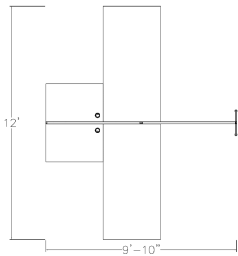

GALLERY IMAGES