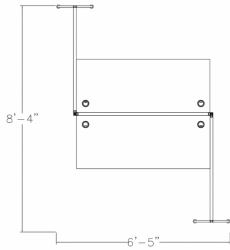

GALLERY IMAGES

PRODUCT DESCRIPTION

With its lightweight, modular construction, the **SAPslim Cubicle System** is our latest, entry-level cubicle/divider product line. This cubicle divider panel system was designed with affordability and practicality in mind and requires minimal assembly, making it ideal for nearly any size business.

Pictured here is a simple L-Shaped, 2-person cubicle divider workstation. Each side has a single corrugated frosted polycarbonate panel with a Sea Salt laminated panel separating the two work surfaces. You can keep the work surfaces, or upgrade to two of our [Quantum Sit-to-Stand](#) motorized desks. This is a simple and inexpensive set-up with gives plenty of privacy to the occupants, all while providing a safe level of physical separation between employees.

Nearly any part of the configuration you see pictured here can be added to, modified, or re-imagined.