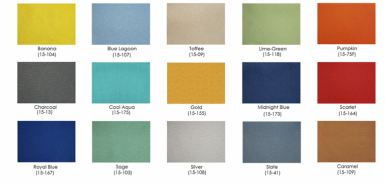

GALLERY IMAGES

PRODUCT DESCRIPTION

With its lightweight, modular construction, the **SAPslim Cubicle System** is our latest, entry-level cubicle/divider product line. This cubicle divider panel system was designed with affordability and practicality in mind and requires minimal assembly, making it ideal for nearly any size business.

Pictured here is a simple L-Shaped, 2-person cubicle divider workstation. Each side has a single corrugated frosted polycarbonate panel with a Sea Salt laminated panel separating the two work surfaces. You can keep the work surfaces, or upgrade to two of our [Quantum Sit-to-Stand](#) motorized desks. This is a simple and inexpensive set-up with gives plenty of privacy to the occupants, all while providing a safe level of physical separation between employees.

Nearly any part of the configuration you see pictured here can be added to, modified, or re-imagined.