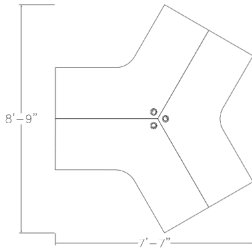

GALLERY IMAGES

PROFESSIONAL OFFICE
DESIGN SERVICES

Have questions about this product?
Call SKUTCHI Designs Inc. for a free,
no-obligation consultation. We'll be
happy to answer your questions

888-993-3757