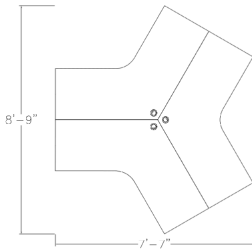

GALLERY IMAGES

PROFESSIONAL OFFICE
DESIGN SERVICES

Have questions about this product?

Call SKUTCHI Designs Inc. for a free, no-obligation consultation. We'll be happy to answer your questions

888-993-3757