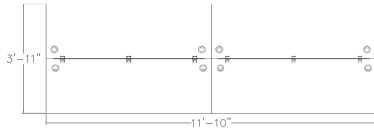

GALLERY IMAGES

PROFESSIONAL OFFICE
DESIGN SERVICES

Have questions about this product?

Call SKUTCHI Designs Inc. for a free, no-obligation consultation. We'll be happy to answer your questions

888-993-3757