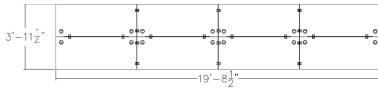

GALLERY IMAGES

PROFESSIONAL OFFICE
DESIGN SERVICES

Have questions about this product?

Call SKUTCHI Designs Inc. for a free, no-obligation consultation. We'll be happy to answer your questions

888-993-3757