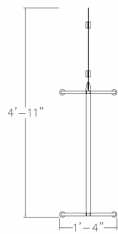

GALLERY IMAGES

PRODUCT DESCRIPTION

Our SAPslim/eSCAPE divider combination is a flexible and versatile solution to creating a physical barrier in a shared office environment. Easily turn open tables and workspaces into separate and protected workspaces without costly assembly or installation.

These product combinations can be added to most stationary tables to provide essential protection without compromising your workplace aesthetics.