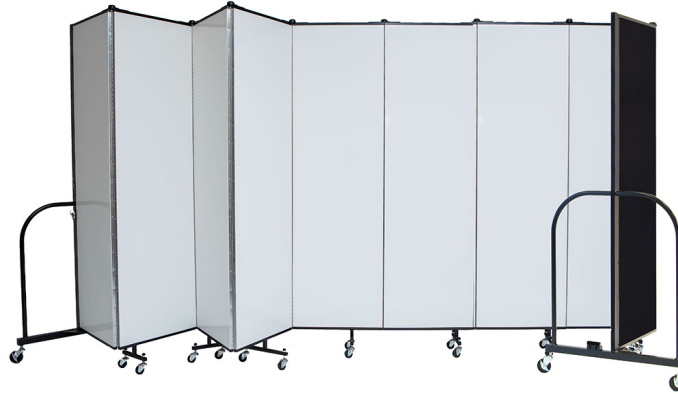

## PORTABLE DRY ERASE/TACKABLE ROOM DIVIDER - 6 SIZES AVAILABLE

Screenflex designers bring together writable, tackable and sound absorbing qualities into one outstanding room divider. The dry erase/tackable room divider is the perfect choice for consumers who seek versatility and functionality.

- Magnetic bright white wipeable surface covers one side of this versatile room divider
- Opposite side of the divider is covered with tackable black fabric
- 3/4-inch closed cell honeycomb core
- Two layers of sound-absorbing fiberglass insulation cover the core for added sound absorption
- Dry and wet erase compatibility creates an interactive environment and enhances any collaborative workspace
- Self-leveling steel casters keep the divider level when moving and using the divider
- Steel support base
- Strong full length hinge
- Storage latch
- Locking corner casters stabilize the divider when opened
- Height: 6'0"

Skutchi Designs, Inc.

(888) 993-3757  
sales@skutchi.com

- Lengths available: 5'9", 9'5", 13'1", 16'9", 20'5" and 24'1"
- Please contact a sales associate to customize your room divider today and obtain your personalized quote
- **Price range:** \$1,474.90 - \$4,686.55
- **Lead Time:** 2-3 weeks
- Freight needs to be quoted separately