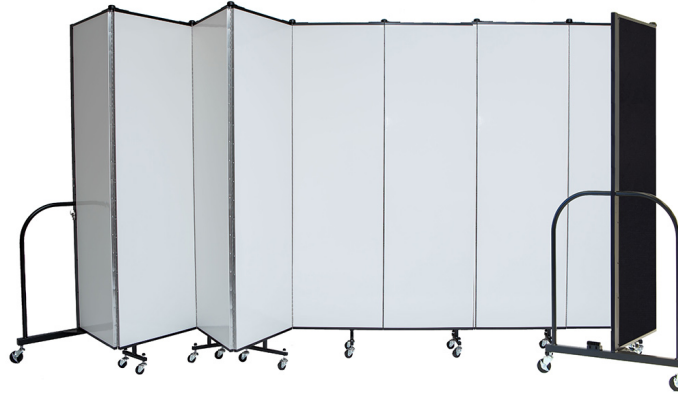

PORTABLE DRY ERASE/TACKABLE ROOM DIVIDER - 6 SIZES AVAILABLE

Screenflex designers bring together writable, tackable and sound absorbing qualities into one outstanding room divider. The dry erase/tackable room divider is the perfect choice for consumers who seek versatility and functionality.

- Magnetic bright white wipeable surface covers one side of this versatile room divider
- Opposite side of the divider is covered with tackable black fabric
- 3/4-inch closed cell honeycomb core
- Two layers of sound-absorbing fiberglass insulation cover the core for added sound absorption
- Dry and wet erase compatibility creates an interactive environment and enhances any collaborative workspace
- Self-leveling steel casters keep the divider level when moving and using the divider
- Steel support base
- Strong full length hinge
- Storage latch
- Locking corner casters stabilize the divider when opened
- Height: 6'0"

Skutchi Designs, Inc.

(888) 993-3757
sales@skutchi.com

- Lengths available: 5'9", 9'5", 13'1", 16'9", 20'5" and 24'1"
- Please contact a sales associate to customize your room divider today and obtain your personalized quote
- **Price range:** \$1,474.90 - \$4,686.55
- **Lead Time:** 2-3 weeks
- Freight needs to be quoted separately