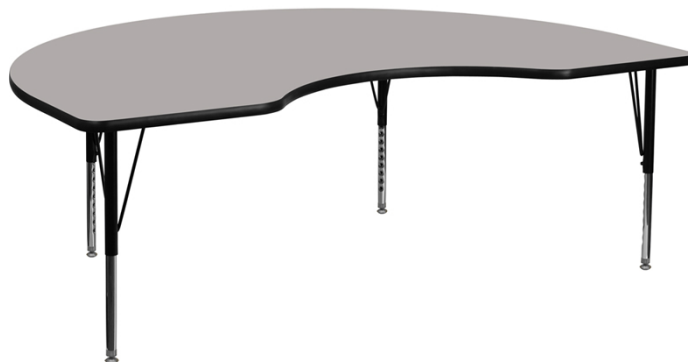

Skutchi Designs, Inc.

(888) 993-3757
sales@skutchi.com

48"W X 72"L KIDNEY HP LAMINATE ACTIVITY TABLE - HEIGHT ADJUSTABLE SHORT LEGS

\$400.22

This Kidney Activity Table is a must have for daycare, preschool and early childhood development centers. Enhance collaborative learning by grouping tables together. It will accommodate children up to age 7. It features a 48"W x 72"L high pressure scratch, stain and warp resistant laminate top with a black edge band and 16 gauge tubular steel legs for increased stability. The top incorporates a protective underside backing sheet to prevent moisture absorption and warping. An attractive black powder coated finish protects the upper legs from scratches and height adjustable chrome lower legs give you the flexibility to raise or lower the table a full 9 inches in 1 inch increments. Self-leveling nylon floor glides keep the table from wobbling and protect your floor by sliding smoothly when you need to move it. Perfect for craft time, snack time and party time, this easy to

clean table is just the right size for small children. [XU-A4872-KIDNY-GY-H-P-GG]

Features

- Collaborative Kidney Activity Table
- Perfect shape for group learning
- Recommended Grade Level: Preschool
- Recommended Seating Capacity: 8 Children
- Scratch and Stain Resistant Surface
- 1.25" Thick High Pressure Grey Laminate Top
- Black Edge Band
- 16 Gauge Tubular Steel Legs
- Black Powder Coated Upper Legs and Chrome Lower Legs
- Legs Adjust in 1" Increments
- Self-Leveling Nylon Floor Glides
- 2 Year Limited Warranty

SKU: XU-A4872-KIDNY-GY-H-P-GG