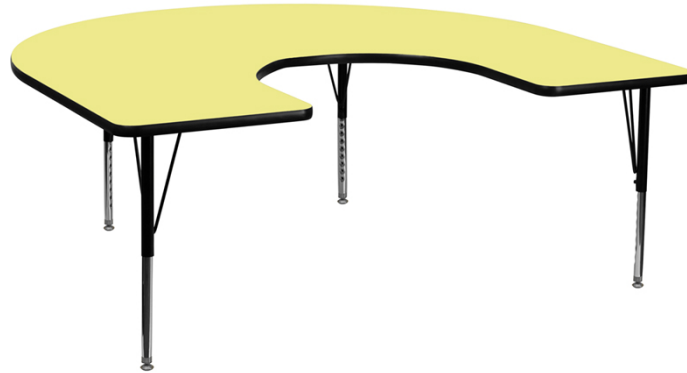

Skutchi Designs, Inc.

(888) 993-3757  
sales@skutchi.com

**60"W X 66"L HORSESHOE THERMAL LAMINATE ACTIVITY TABLE - HEIGHT ADJUSTABLE  
SHORT LEGS**

**\$396.90**

This Horseshoe Activity Table is a must have for daycare, preschool and early childhood development centers. Enhance collaborative learning by grouping tables together. It will accommodate children up to age 7. It features a 60"W x 66"L thermal fused scratch, stain and warp resistant laminate top with a black edge band and 16 gauge tubular steel legs for increased stability. The top incorporates a protective underside backing sheet to prevent moisture absorption and warping. An attractive black powder coated finish protects the upper legs from scratches and height adjustable chrome lower legs give you the flexibility to raise or lower the table a full 9 inches in 1 inch increments. Self-leveling nylon floor glides keep the table from wobbling and protect your floor by sliding smoothly when you need to move it. Perfect for craft time, snack time

and party time, this easy to clean table is just the right size for small children. [XU-A6066-HRSE-YEL-T-P-GG]

## **Features**

- Collaborative Horseshoe Shaped Activity Table
- Perfect shape for group learning
- Recommended Grade Level: Preschool
- Recommended Seating Capacity: 8 Children
- Scratch and Stain Resistant Surface
- 1.125" Thick Thermal Fused Yellow Laminate Top
- Black Edge Band
- 16 Gauge Tubular Steel Legs
- Black Powder Coated Upper Legs and Chrome Lower Legs
- Legs Adjust in 1" Increments
- Self-Leveling Nylon Floor Glides
- 2 Year Limited Warranty