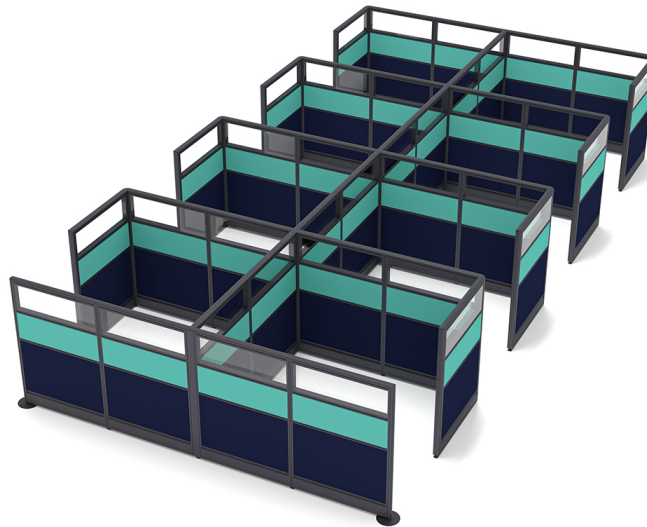

**8-STATION CUBICLE SYSTEM WITH GLASS TOP PANELS | EMERALD CUBICLE COLLECTION | 6X6X52"H (8 PACK)**

**\$17,062.81**

- **Actual Footprint Size:** 24'11"W x 12'7"D x 52"H
- **Individual Workspace Size:** 6'W x 6'D x 52"H
- **Panels Pictured:**
  - **Fabric:** Cool Aqua and Midnight Blue
  - **Laminate:** None
  - **Glass:** Tempered Glass
- **Worksurface Pictured:** None
- **Trim Pictured:** Charcoal
- Due to screen resolution and lighting variations color may look different in person from what

*Our Quickship fabric (Silver) ships in 3 to 4 business days.*

**SKU: EMC-CW03**