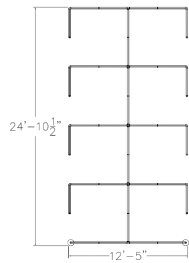

GALLERY IMAGES

PROFESSIONAL OFFICE DESIGN SERVICES

Have questions about this product?

Call SKUTCHI Designs Inc. for a free, no-obligation consultation. We'll be happy to answer your questions

888-993-3757