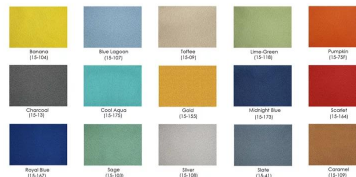

GALLERY IMAGES

PROFESSIONAL OFFICE DESIGN SERVICES

Have questions about this product?

Call SKUTCHI Designs Inc. for a free, no-obligation consultation. We'll be happy to answer your questions

888-993-3757