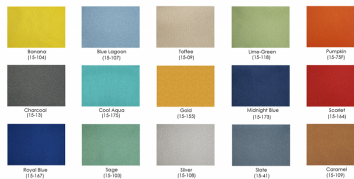

Our Quickship fabric (Silver) ships in 3 to 4 business days.

SKU: EMC-CW03

GALLERY IMAGES

PROFESSIONAL OFFICE DESIGN SERVICES

Have questions about this product?

Call SKUTCHI Designs Inc. for a free, no-obligation consultation. We'll be happy to answer your questions