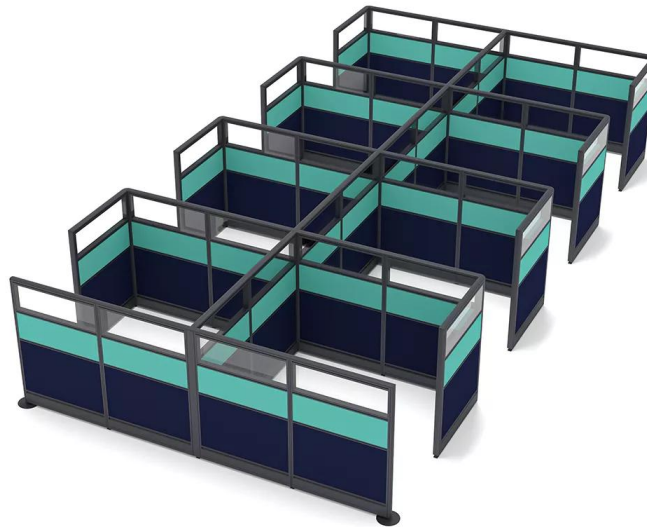

8-STATION CUBICLE SYSTEM WITH GLASS TOP PANELS | EMERALD CUBICLE COLLECTION | 6X6X52"H (8 PACK)

\$17,062.81

- **Actual Footprint Size:** 24'11"W x 12'7"D x 52"H
- **Individual Workspace Size:** 6'W x 6'D x 52"H
- **Panels Pictured:**
 - **Fabric:** Cool Aqua and Midnight Blue
 - **Laminate:** None
 - **Glass:** Tempered Glass
- **Worksurface Pictured:** None
- **Trim Pictured:** Charcoal

Our Quickship fabric (Silver) ships in 3 to 4 business days.

SKU: EMC-CW03

GALLERY IMAGES

PROFESSIONAL OFFICE DESIGN SERVICES

Have questions about this product?

Call SKUTCHI Designs Inc. for a free, no-obligation consultation. We'll be happy to answer your questions