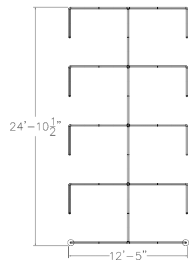

GALLERY IMAGES

PROFESSIONAL OFFICE DESIGN SERVICES

Have questions about this product?

Call SKUTCHI Designs Inc. for a free, no-obligation consultation. We'll be happy to answer your questions

888-993-3757