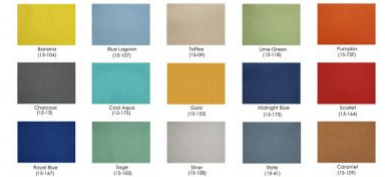

GALLERY IMAGES

PRODUCT DESCRIPTION

Why Buy Our Office Dividers With Doors?

The **Sapphire Wall System** offers office dividers with doors which can be built to a variety of shapes and sizes. This highly versatile panel system--with heights ranging over 7', 8' or 9'ft--is completely freestanding. No permanent attachments to your floor or ceiling.

In other words, our office dividers with doors are fully demountable. It usually takes less than a day to assemble (depending on the size of the project).

You can also customize the panels of our office dividers with doors in a variety of ways; choose all glass or mix in laminates and fabric panels. We offer multiple color fabric and laminate options. The **Sapphire Wall System** is a beautiful, modular wall alternative to traditional drywall construction--which can take weeks of construction and downtime.