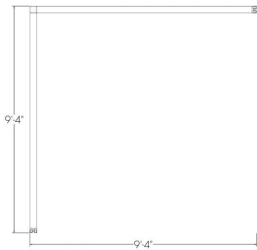

GALLERY IMAGES

PRODUCT DESCRIPTION

Why Buy Our Office Dividers With Doors?

The **Sapphire Wall System** offers office dividers with doors which can be built to a variety of shapes and sizes. This highly versatile panel system--with heights ranging over 7', 8' or 9'ft--is completely freestanding. No permanent attachments to your floor or ceiling.

In other words, our office dividers with doors are fully demountable. It usually takes less than a day to assemble (depending on the size of the project).

You can also customize the panels of our office dividers with doors in a variety of ways; choose all glass or mix in laminates and fabric panels. We offer multiple color fabric and laminate options. The **Sapphire Wall System** is a beautiful, modular wall alternative to traditional drywall construction--which can take weeks of construction and downtime.