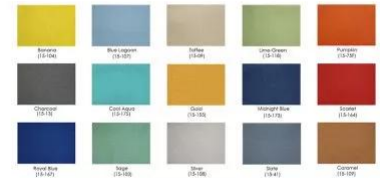

GALLERY IMAGES

PRODUCT DESCRIPTION

Why Buy Our Room Divider with Sliding Acrylic Door?

The **Sapphire Wall System** features this room divider with a sliding acrylic door, which can be modified to a variety of shapes, sizes, and panel colors. This highly versatile panel system--with heights ranging over 7', 8' or 9ft--is completely freestanding with no permanent attachments to your floor or ceiling.