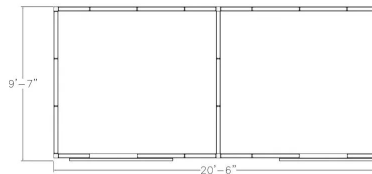

GALLERY IMAGES

PRODUCT DESCRIPTION

Glass Conference Rooms by SKUTCHI Designs

Creating specialty areas in your workplace is easy with the **Sapphire Wall System**. In particular, all