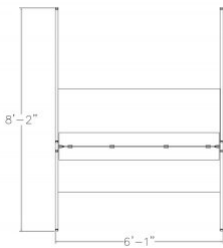

GALLERY IMAGES

PRODUCT DESCRIPTION

The **SAPslim Cubicle System** is our newest, entry-level cubicle/divider product line. This versatile cubicle divider panel system was designed with affordability and practicality in mind. Its lightweight, modular construction makes it easy to quickly assemble in any work environment.

This typical consists of our **SAPslim Cubicle System** panels shown in Charcoal and Silver fabrics as well as frosted polycarbonate panels. Our **Sapphire Cubicle System** panels shown in Charcoal and Silver fabrics are included as well. This typical also features Black Oak laminate worksurface and