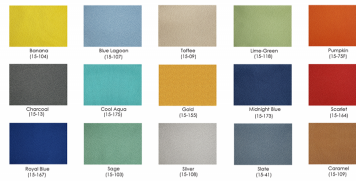

GALLERY IMAGES

PRODUCT DESCRIPTION

The **SAPslim Cubicle System** is our newest, entry-level cubicle/divider product line. This versatile cubicle divider panel system was designed with affordability and practicality in mind. Its lightweight, modular construction makes it easy to quickly assemble in any work environment.

All panels are covered by our Sea Salt laminate with worksurfaces in White laminate. Consider this a basic "starter" configuration for a call center... you can easily order additional cubicles that will slide and lock into the existing unit so you can expand or deduct as needed.

Nearly any part of the configuration you see pictured here can be added to, modified, or re-imagined. The Sea Salt laminate panels can be replaced with frosted polycarbonate or multiple colored fabric surfaces. Pedestal cabinets can be added to each cubicle, if needed as well. There are plenty of inexpensive extras you can add to the base as well.