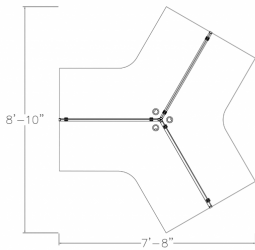

GALLERY IMAGES

PRODUCT DESCRIPTION

The **SAPslim Cubicle System** is our newest, entry-level cubicle/divider product line. This versatile cubicle divider panel system was designed with affordability and practicality in mind. Its lightweight, modular construction makes it easy to quickly assemble in any work environment.

All panels are covered by our Sea Salt laminate with worksurfaces in White laminate. Consider this a basic "starter" configuration for a call center... you can easily order additional cubicles that will slide and lock into the existing unit so you can expand or deduct as needed.

Nearly any part of the configuration you see pictured here can be added to, modified, or re-imagined. The Sea Salt laminate panels can be replaced with frosted polycarbonate or multiple colored fabric surfaces. Pedestal cabinets can be added to each cubicle, if needed as well. There are plenty of inexpensive extras you can add to the base as well.