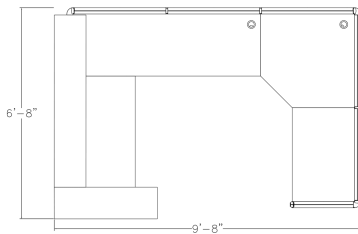

left

1. Due to screen resolution and lighting variations color may look different in person from what you see in the image.

Contact our designers to create your dream office. 1-888-993-3757 or e-mail sales@skutchi.com

SKU: EMC-REC-6x9x65-52-39

GALLERY IMAGES