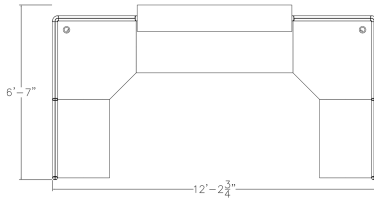

GALLERY IMAGES