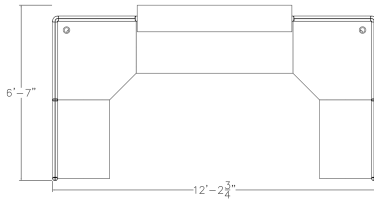

GALLERY IMAGES