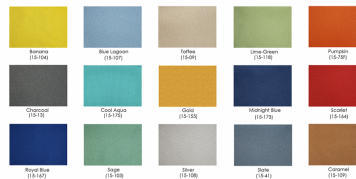

GALLERY IMAGES