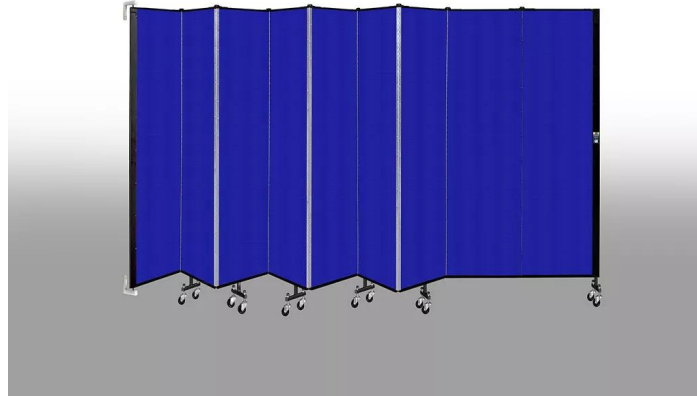

WALL MOUNTED ROOM DIVIDER - 17 FABRIC OPTIONS

Need to divide an area at the same point repeatedly? A Screenflex wall mounted room divider is the answer! A bracket is secured to the wall which allows one end of the divider to attach to the wall. The divider can pivot open and expand into your room to make various configurations to divide your space.

- 36 sizes available
- Mounts easily to most walls
- First panel is 1-1/4 to 2-5/8" from wall
- Sound-absorbing honeycomb core
- Steel framing
- Full-length hinges for privacy
- Self-leveling casters add durability
- Dividers with no end frame fold flat against the wall for easy storage
- Right and left mounting WALLmount Room Dividers available
- Freight needs to be quoted separately
- Please contact a sales associate to customize your room divider today

Skutchi Designs, Inc.

(888) 993-3757
sales@skutchi.com

- **Price range:** \$488.59 - \$2,818.53
- **Lead Time:** 2-3 weeks

A Special Note About Wall Mounted Room Dividers:

All 11 and 13-panel room dividers, and all 9-panel room dividers in the 6'-8" and 7'-4" heights and all 8'-0" high room dividers include a 29-1/4" inch wide steel end frame for added support.