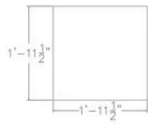

GALLERY IMAGES

PROFESSIONAL OFFICE
DESIGN SERVICES

Have questions about this product?

Call SKUTCHI Designs Inc. for a free, no-obligation consultation. We'll be happy to answer your questions

888-993-3757