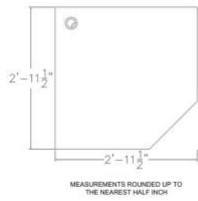

Skutchi Designs, Inc.

(888) 993-3757
sales@skutchi.com

CORNER WORKSURFACE | MULTIPLE LAMINATES AVAILABLE | 24" X 36" X 24"

\$201.58

- **Dimensions:** 23.5" x 35.5" x 23.5"
- **Edge:** 2mm
- **Weight:** 22lbs
- **1 Grommet**
- **Corner Worksurface**
- **Double Sided Work Surfaces**
- **NOTE:** Dimensions are within half inch accuracy

Call toll-free (888) 993-3757 to discuss additional sizes, shapes or laminates available.

Skutchi Designs, Inc.

(888) 993-3757
sales@skutchi.com

SKU: Corner-NWS

GALLERY IMAGES

PROFESSIONAL OFFICE
DESIGN SERVICES