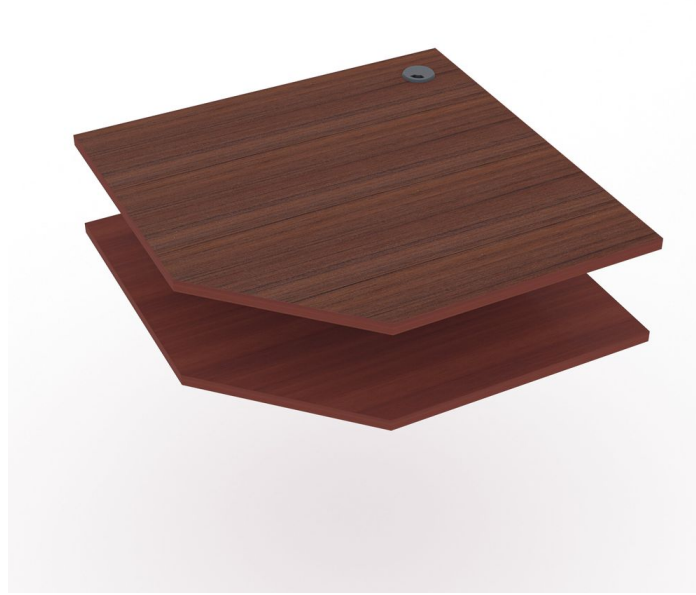

Skutchi Designs, Inc.

(888) 993-3757
sales@skutchi.com

CORNER WORKSURFACE | MULTIPLE LAMINATES AVAILABLE | 24" X 36" X 24"

\$201.58

- **Dimensions:** 23.5" x 35.5" x 23.5"
- **Edge:** 2mm
- **Weight:** 22lbs
- **1 Grommet**
- **Corner Worksurface**
- **Double Sided Work Surfaces**
- **NOTE:** Dimensions are within half inch accuracy

Call toll-free (888) 993-3757 to discuss additional sizes, shapes or laminates available.

Skutchi Designs, Inc.

(888) 993-3757
sales@skutchi.com

SKU: Corner-NWS

GALLERY IMAGES

PROFESSIONAL OFFICE
DESIGN SERVICES