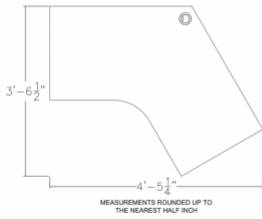

120 DEGREE WORKSURFACE | MULTIPLE LAMINATES AVAILABLE | 3'W

\$238.49

- **Actual Dimension:** 42.5" D x 53.25"W
- **Weight:** 46lbs
- **Edge:** 2mm
- **120 Degree - V Worksurface**
- **1 Grommet**
- **2 per Box**
- **Double Sided Work Surfaces**
- **NOTE: Dimensions are within half inch accuracy**

Call toll-free (888) 993-3757 to discuss additional sizes, shapes or laminates available.

Skutchi Designs, Inc.

(888) 993-3757
sales@skutchi.com

SKU: 2436-VWS

GALLERY IMAGES

PROFESSIONAL OFFICE
DESIGN SERVICES