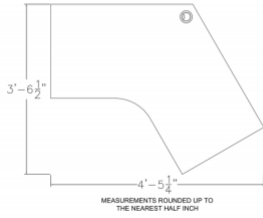

GALLERY IMAGES

PROFESSIONAL OFFICE
DESIGN SERVICES

Have questions about this product?

Call SKUTCHI Designs Inc. for a free, no-obligation consultation. We'll be happy to answer your questions

888-993-3757