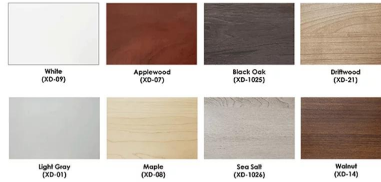

120 DEGREE WORKSURFACE | MULTIPLE LAMINATES AVAILABLE | 3'W

\$238.49

- **Actual Dimension:** 42.5" D x 53.25"W
- **Weight:** 46lbs
- **Edge:** 2mm
- **120 Degree - V Worksurface**
- **1 Grommet**
- **2 per Box**
- **Double Sided Work Surfaces**
- **NOTE: Dimensions are within half inch accuracy**
- Due to screen resolution and lighting variations color may look different in person from what you see in the image.

Skutchi Designs, Inc.

(888) 993-3757
sales@skutchi.com

Call toll-free (888) 993-3757 to discuss additional sizes, shapes or laminates available.

SKU: 2436-VWS

GALLERY IMAGES

PROFESSIONAL OFFICE
DESIGN SERVICES