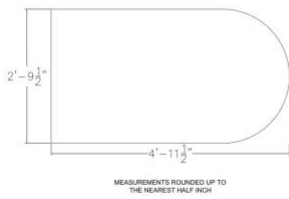

D-SHAPED WORKSURFACE | MULTIPLE LAMINATES AVAILABLE | 34"W X 60"D

\$288.76

- **Dimensions:** 59.5"W x 33.5"D
- **Edge:** 2mm
- **1" Thick Worksurface**
- **Bullet Shaped Worksurface**
- **Double Sided Worksurface**
- **NOTE: Dimensions are within half inch accuracy**
- Due to screen resolution and lighting variations color may look different in person from what you see in the image.

Call toll-free (888) 993-3757 to discuss additional sizes, shapes or laminates available.

Skutchi Designs, Inc.

(888) 993-3757
sales@skutchi.com

SKU: 3460-BWS

GALLERY IMAGES

PROFESSIONAL OFFICE
DESIGN SERVICES