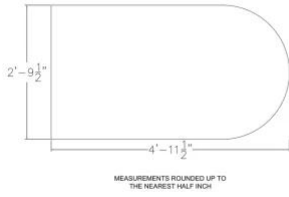

Skutchi Designs, Inc.

(888) 993-3757
sales@skutchi.com

D-SHAPED WORKSURFACE | MULTIPLE LAMINATES AVAILABLE | 34"W X 60"D

\$288.76

- **Dimensions:** 59.5"W x 33.5"D
- **Edge:** 2mm
- **1" Thick Worksurface**
- **Bullet Shaped Worksurface**
- **Double Sided Worksurface**
- **NOTE:** Dimensions are within half inch accuracy

Call toll-free (888) 993-3757 to discuss additional sizes, shapes or laminates available.

SKU: 3460-BWS

Skutchi Designs, Inc.

(888) 993-3757
sales@skutchi.com

GALLERY IMAGES

PROFESSIONAL OFFICE
DESIGN SERVICES