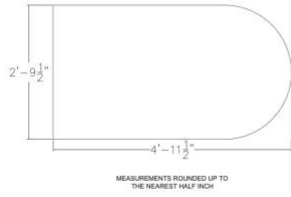

GALLERY IMAGES

PROFESSIONAL OFFICE
DESIGN SERVICES

Have questions about this product?

Call SKUTCHI Designs Inc. for a free, no-obligation consultation. We'll be happy to answer your questions

888-993-3757