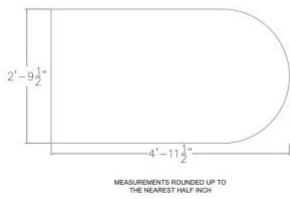

GALLERY IMAGES

PROFESSIONAL OFFICE DESIGN SERVICES

Have questions about this product?

Call SKUTCHI Designs Inc. for a free, no-obligation consultation. We'll be happy to answer your questions

888-993-3757