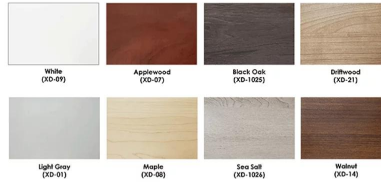

GALLERY IMAGES

PROFESSIONAL OFFICE DESIGN SERVICES

Have questions about this product?

Call SKUTCHI Designs Inc. for a free, no-obligation consultation. We'll be happy to answer your questions

888-993-3757