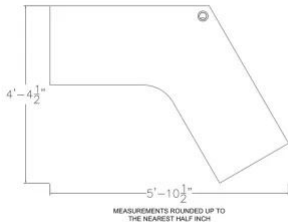

GALLERY IMAGES

PROFESSIONAL OFFICE
DESIGN SERVICES

Have questions about this product?

Call SKUTCHI Designs Inc. for a free, no-obligation consultation. We'll be happy to answer your questions

888-993-3757