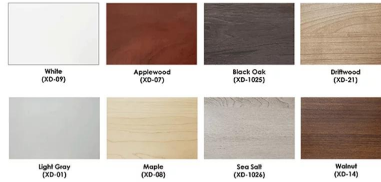

120 DEGREE WORKSURFACE | MULTIPLE LAMINATES AVAILABLE | 4'W

\$281.70

- **Actual Dimensions:** 70.5"W x 52.5"D
- **Edge:** 2mm
- **Weight:** 46lbs
- **120 Degree - V Worksurface**
- **2 per Box**
- **Double Sided Work-Surfaces**
- **NOTE: Dimensions are within half inch accuracy**
- Due to screen resolution and lighting variations color may look different in person from what you see in the image.

Skutchi Designs, Inc.

(888) 993-3757
sales@skutchi.com

Call toll-free (888) 993-3757 to discuss additional sizes, shapes or laminates available.

SKU: 2448-VWS

GALLERY IMAGES

PROFESSIONAL OFFICE
DESIGN SERVICES