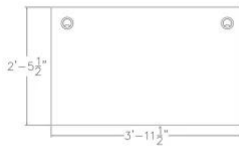

GALLERY IMAGES

PROFESSIONAL OFFICE
DESIGN SERVICES

Have questions about this product?

Call SKUTCHI Designs Inc. for a free, no-obligation consultation. We'll be happy to answer your questions

888-993-3757