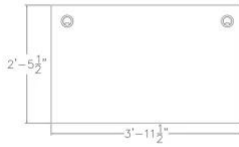

GALLERY IMAGES

PROFESSIONAL OFFICE
DESIGN SERVICES

Have questions about this product?

Call SKUTCHI Designs Inc. for a free, no-obligation consultation. We'll be happy to answer your questions

888-993-3757