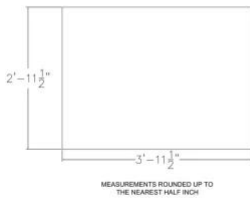

STRAIGHT WORKSURFACE | MULTIPLE LAMINATES AVAILABLE | 48"W X 36"D

\$318.17

- **Dimensions:** 47.5"W x 35.5"D
- **Edge:** 2mm
- **1" Thick Worksurface**
- **Double Sided Straight Worksurface**
- **NOTE: Dimensions are within half inch accuracy**
- Due to screen resolution and lighting variations color may look different in person from what you see in the image.

Call toll-free (888) 993-3757 to discuss additional sizes, shapes or laminates available.

Skutchi Designs, Inc.

(888) 993-3757
sales@skutchi.com

SKU: 3648-NWS

GALLERY IMAGES

PROFESSIONAL OFFICE
DESIGN SERVICES