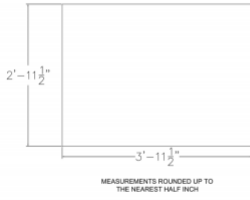

Skutchi Designs, Inc.

(888) 993-3757
sales@skutchi.com

STRAIGHT WORKSURFACE | MULTIPLE LAMINATES AVAILABLE | 48"W X 36"D

\$318.17

- **Dimensions:** 47.5"W x 35.5"D
- **Edge:** 2mm
- **1" Thick Worksurface**
- **Double Sided Straight Worksurface**
- **NOTE:** Dimensions are within half inch accuracy

Call toll-free (888) 993-3757 to discuss additional sizes, shapes or laminates available.

SKU: 3648-NWS

Skutchi Designs, Inc.

(888) 993-3757
sales@skutchi.com

GALLERY IMAGES

PROFESSIONAL OFFICE
DESIGN SERVICES