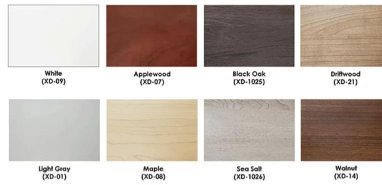

Call toll-free (888) 993-3757 to discuss additional sizes, shapes or laminates available.

Skutchi Designs, Inc.

(888) 993-3757
sales@skutchi.com

SKU: 3648-NWS

GALLERY IMAGES

PROFESSIONAL OFFICE
DESIGN SERVICES