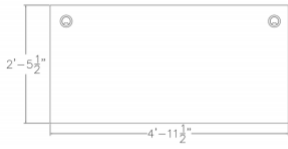

GALLERY IMAGES

PROFESSIONAL OFFICE
DESIGN SERVICES

Have questions about this product?

Call SKUTCHI Designs Inc. for a free, no-obligation consultation. We'll be happy to answer your questions

888-993-3757