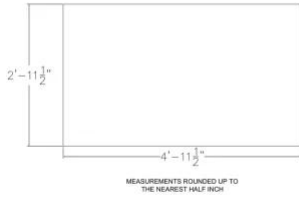

GALLERY IMAGES

PROFESSIONAL OFFICE
DESIGN SERVICES

Have questions about this product?

Call SKUTCHI Designs Inc. for a free, no-obligation consultation. We'll be happy to answer your questions

888-993-3757