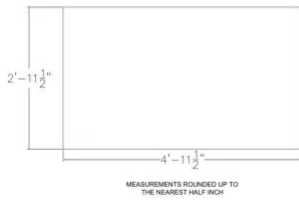

STRAIGHT WORKSURFACE | MULTIPLE LAMINATES AVAILABLE | 60"W X 36"D

\$318.17

- **Dimensions:** 59.5"W x 35.5"D
- **Edge:** 2mm
- **1" Thick Worksurface**
- **Double Sided Straight Worksurface**
- **NOTE: Dimensions are within half inch accuracy**
- Due to screen resolution and lighting variations color may look different in person from what you see in the image.

Call toll-free (888) 993-3757 to discuss additional sizes, shapes or laminates available.

Skutchi Designs, Inc.

(888) 993-3757
sales@skutchi.com

SKU: 3660-NWS

GALLERY IMAGES

PROFESSIONAL OFFICE
DESIGN SERVICES