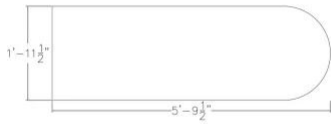

GALLERY IMAGES

PROFESSIONAL OFFICE DESIGN SERVICES

Have questions about this product?

Call SKUTCHI Designs Inc. for a free, no-obligation consultation. We'll be happy to answer your questions

888-993-3757