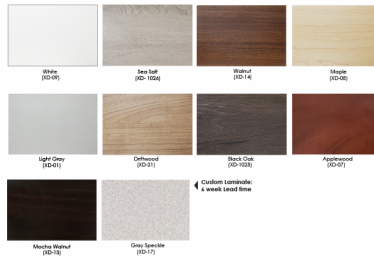

Skutchi Designs, Inc.

(888) 993-3757
sales@skutchi.com

SKU: 2470-NWS

GALLERY IMAGES

PROFESSIONAL OFFICE DESIGN SERVICES

Have questions about this product?

Call SKUTCHI Designs Inc. for a free, no-obligation consultation. We'll be happy to answer your questions

888-993-3757