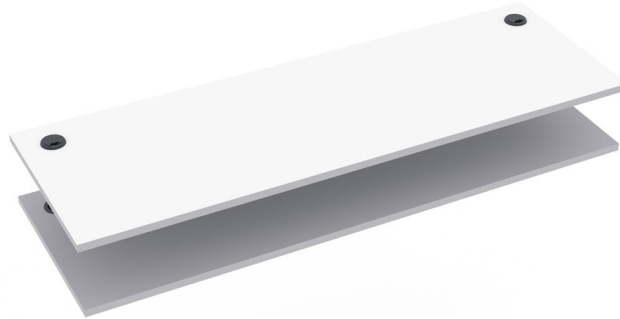

Skutchi Designs, Inc.

(888) 993-3757  
sales@skutchi.com

**STRAIGHT WORKSURFACE | MULTIPLE LAMINATES AVAILABLE | 72"W X 24"D**

**\$231.88**

- **Actual Dimensions:** 71" W x 23.5" D
- **Edge:** 2mm
- **Weight:** 45lbs
- **2 Grommets**
- **2 per Box**
- **Straight Worksurface**
- **Double Sided Work Surface**
- **NOTE: Dimensions are within half inch accuracy**