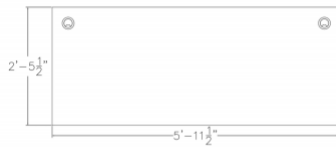

GALLERY IMAGES

PROFESSIONAL OFFICE
DESIGN SERVICES

Have questions about this product?

Call SKUTCHI Designs Inc. for a free, no-obligation consultation. We'll be happy to answer your questions

888-993-3757