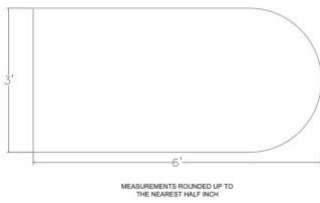

GALLERY IMAGES

PROFESSIONAL OFFICE
DESIGN SERVICES

Have questions about this product?

Call SKUTCHI Designs Inc. for a free, no-obligation consultation. We'll be happy to answer your questions

888-993-3757