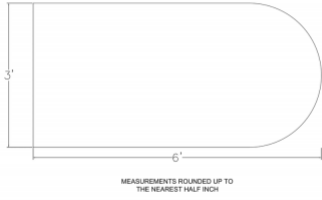

GALLERY IMAGES

PROFESSIONAL OFFICE
DESIGN SERVICES

Have questions about this product?

Call SKUTCHI Designs Inc. for a free, no-obligation consultation. We'll be happy to answer your questions

888-993-3757