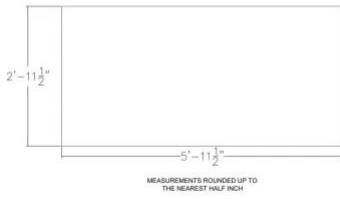

GALLERY IMAGES

PROFESSIONAL OFFICE
DESIGN SERVICES

Have questions about this product?

Call SKUTCHI Designs Inc. for a free, no-obligation consultation. We'll be happy to answer your questions

888-993-3757