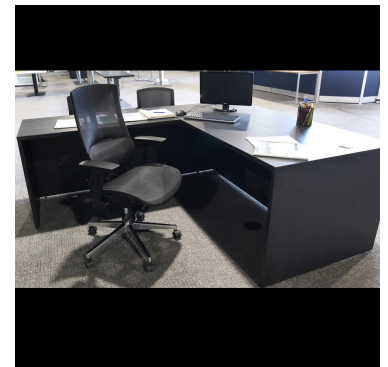

- Arms: Height adjustable (3.75"), arm pad slider (1.5") and arm pad pivot
- Seat: durable breathable mesh
- Meets the BIFMA standard for commercial grade use
- Dimensions: Width: (at arms) 26"

Width (between arms) 19.125"

Height: 40.75"-44"

Seat height: 16.5"-20.5"

Seat depth: 17"-18.75"

Seat to top of back: 25"

- Weight capacity: 250 lbs.
- 1 year warranty
- Due to screen resolution and lighting variations color may look different in person from what you see in the image.

SKU: AME-6226B

GALLERY IMAGES