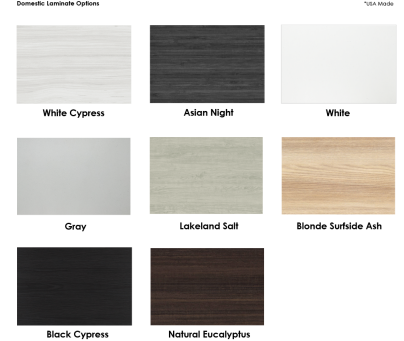

Laminate Options