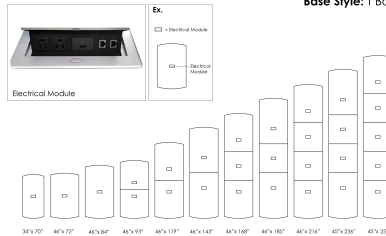

Table Top Style: Arc Rectangle

- Due to screen resolution and lighting variations color may look different in person from what you see in the image.

Also, you can call toll-free (888) 993-3757 to customize this table with another size, tabletop shape, base, or laminates available.

SKU: HAR-AREC-34X70-T

GALLERY IMAGES

HARMONY
CONFERENCE SERIES

Electrical Module Placement
Base Style: T Base