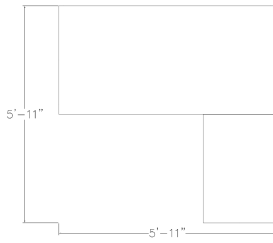

GALLERY IMAGES

Laminate Options

Grade 1

Domestic Laminate Options

Grade 2

Grade 3

PROFESSIONAL OFFICE
DESIGN SERVICES

Have questions about this product?

Call SKUTCHI Designs Inc. for a free,
no-obligation consultation. We'll be
happy to answer your questions

888-993-3757