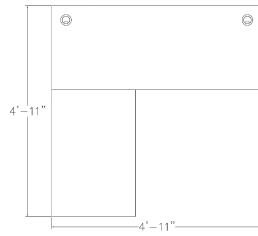

GALLERY IMAGES