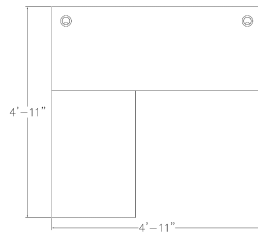

GALLERY IMAGES

Laminate Options

Domestic Laminate Options

*USA Made