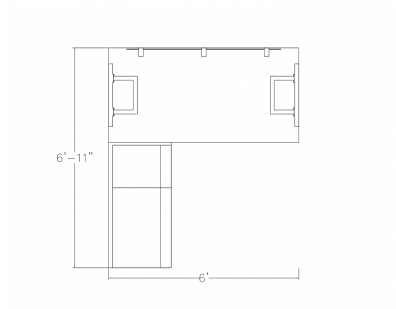

Skutchi Designs, Inc.

(888) 993-3757
sales@skutchi.com

you see in the image.

SKU: IND-6X7-BOXLEG

GALLERY IMAGES

Laminate Options

Domestic Laminate Options

*USA Made