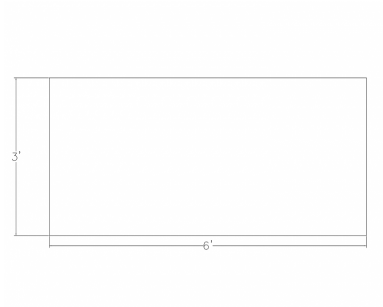

Call toll-free (888) 993-3757 to discuss additional sizes, shapes or laminates available.

SKU: IND-36x72-CLEG-BBF

Skutchi Designs, Inc.

(888) 993-3757
sales@skutchi.com

GALLERY IMAGES

Laminate Options

Grade 1