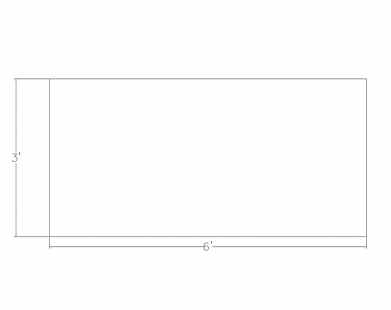

Skutchi Designs, Inc.

(888) 993-3757
sales@skutchi.com

SKU: IND-36x72-CLEG-BBF

GALLERY IMAGES

Laminate Options

Domestic Laminate Options

*USA Made