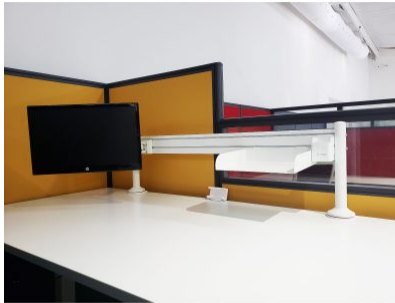

## DESK MOUNTED DOUBLE SIDED ACCESSORY RAIL

**\$385.88**

- **Aluminum Construction:** provides a sleek and elegant look
- **Modular System:** changes the configuration or adds to your design at any time
- **Material:** Aluminum
- **Surface Finish:** Powder Coating
- **Color:** Matte White
- **Weight Capacity:** 88lbs
- Accessories shown are not included
- **Dimensions:** 47.2"W x 0.87"D x 3.9"H
- **Included:**
  - 1x- Set of (2) Desk Mounting Poles

### **PRODUCT DESCRIPTION**

This slatwall provides additional space for accessories and is an efficient approach to satisfy multiuser requirements. Two mounting options included - desk clamp and grommet are included for your different installation needs.